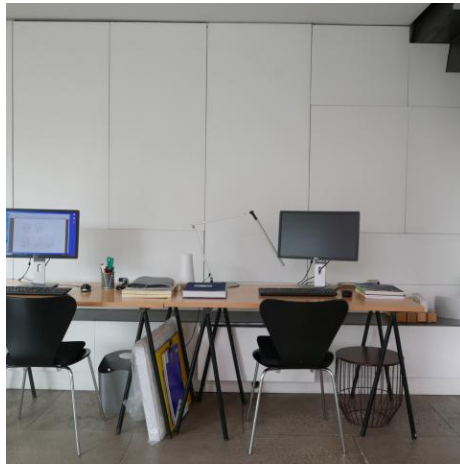

Location 5312

Description

Description goes here

Keywords

Keywords goes here

found it LOCATIONS | T. 212.229.0346 | F. 212.202.4129 | info@founditlocations.com